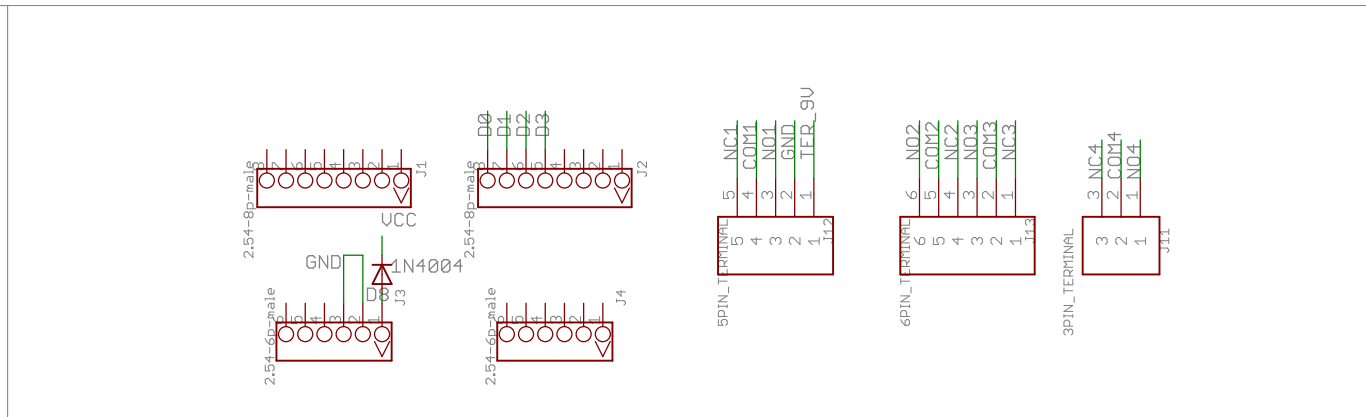

POWER

CONNECTOR

RF & CONTROL

RELAY

www.seeedstudio.com
by Icing

Relay shield
9/15/2011 9:26:18 PM
Sheet: 1/1