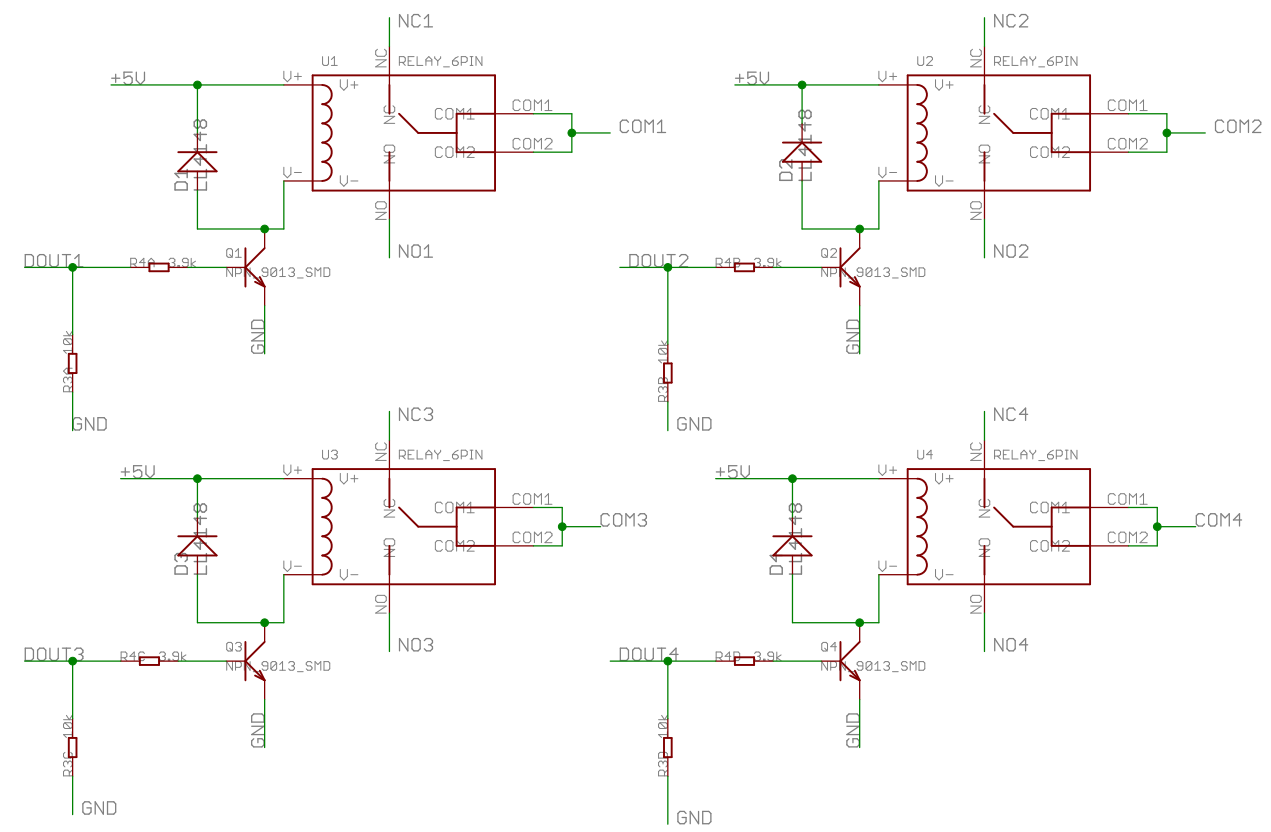

POWER

CONNECTOR

RF & CONTROL

RELAY

www.seeedstudio.com
by Icing

Relay shield
9/15/2011 9:26:18 PM
Sheet: 1/1