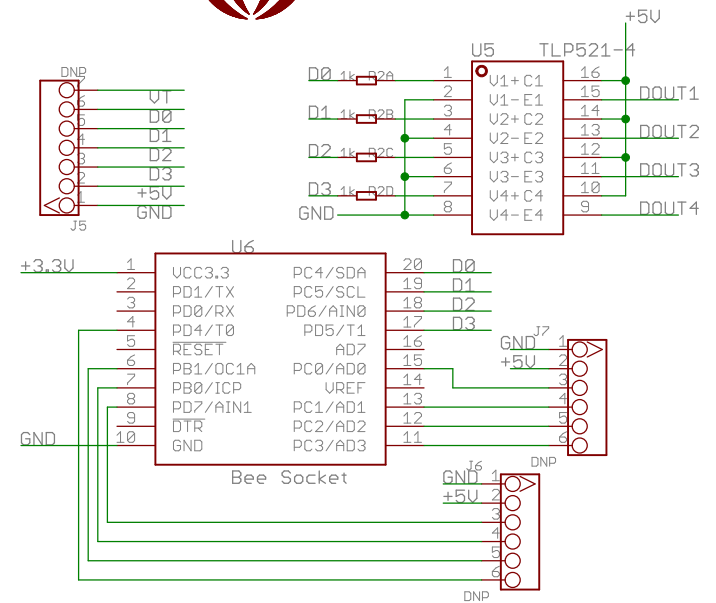

POWER

CONNECTOR

RF & CONTROL

RELAY

www.seeedstudio.com
by Icing

Relay shield
9/15/2011 9:26:18 PM
Sheet: 1/1