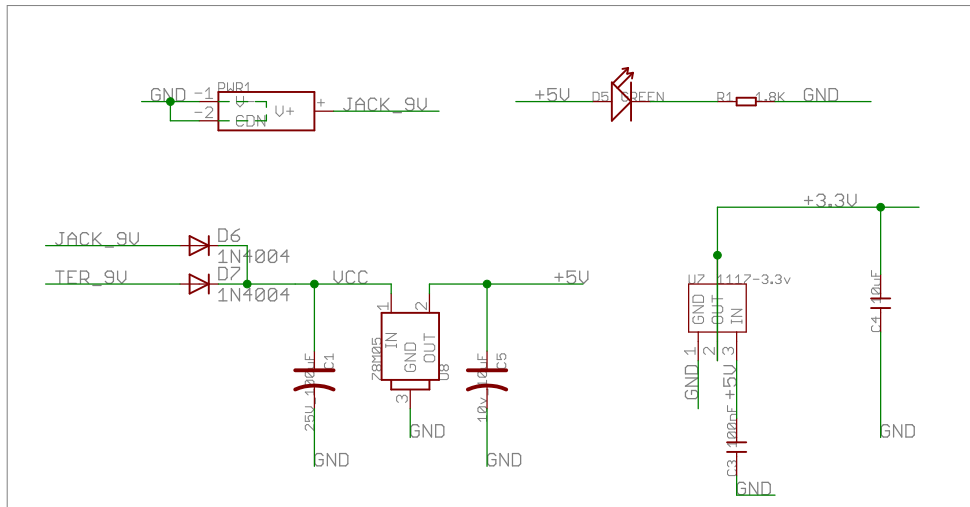

POWER

CONNECTOR

RF & CONTROL

RELAY

www.seeedstudio.com
by Icing

Relay shield
9/15/2011 9:26:18 PM
Sheet: 1/1