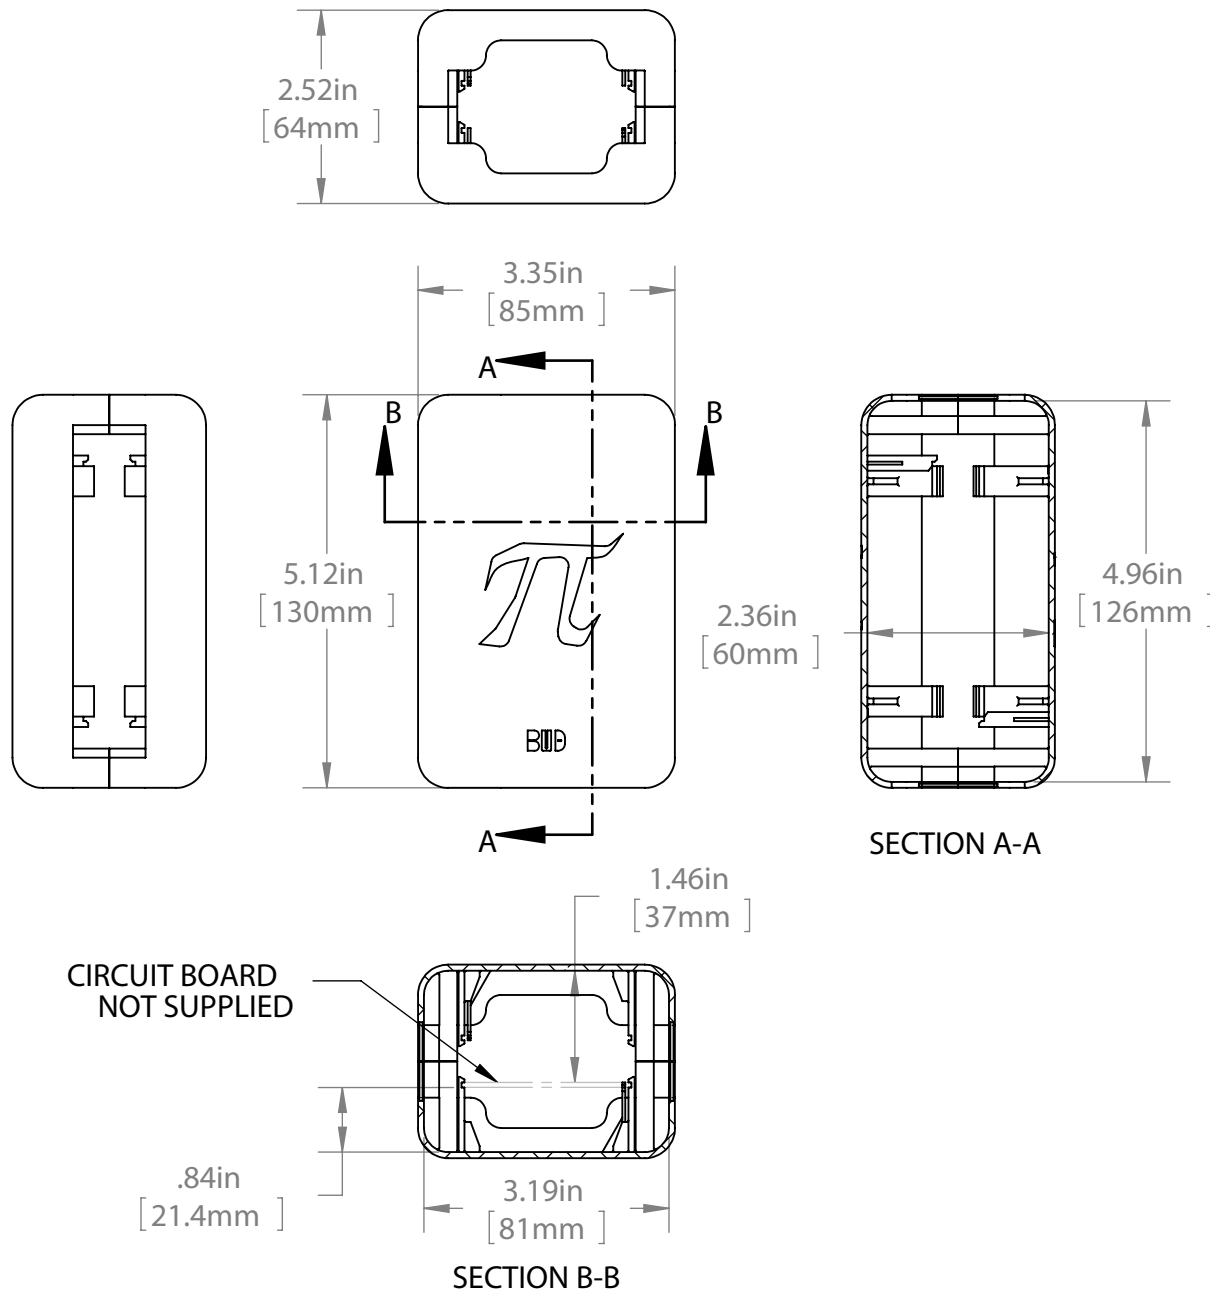

PART NAME

PI SANDWICH

PART No.

PS-11591

REV. DATE

8-9-12

MATERIAL: TRANSLUCENT ABS

COLOR: RASPBERRY RED